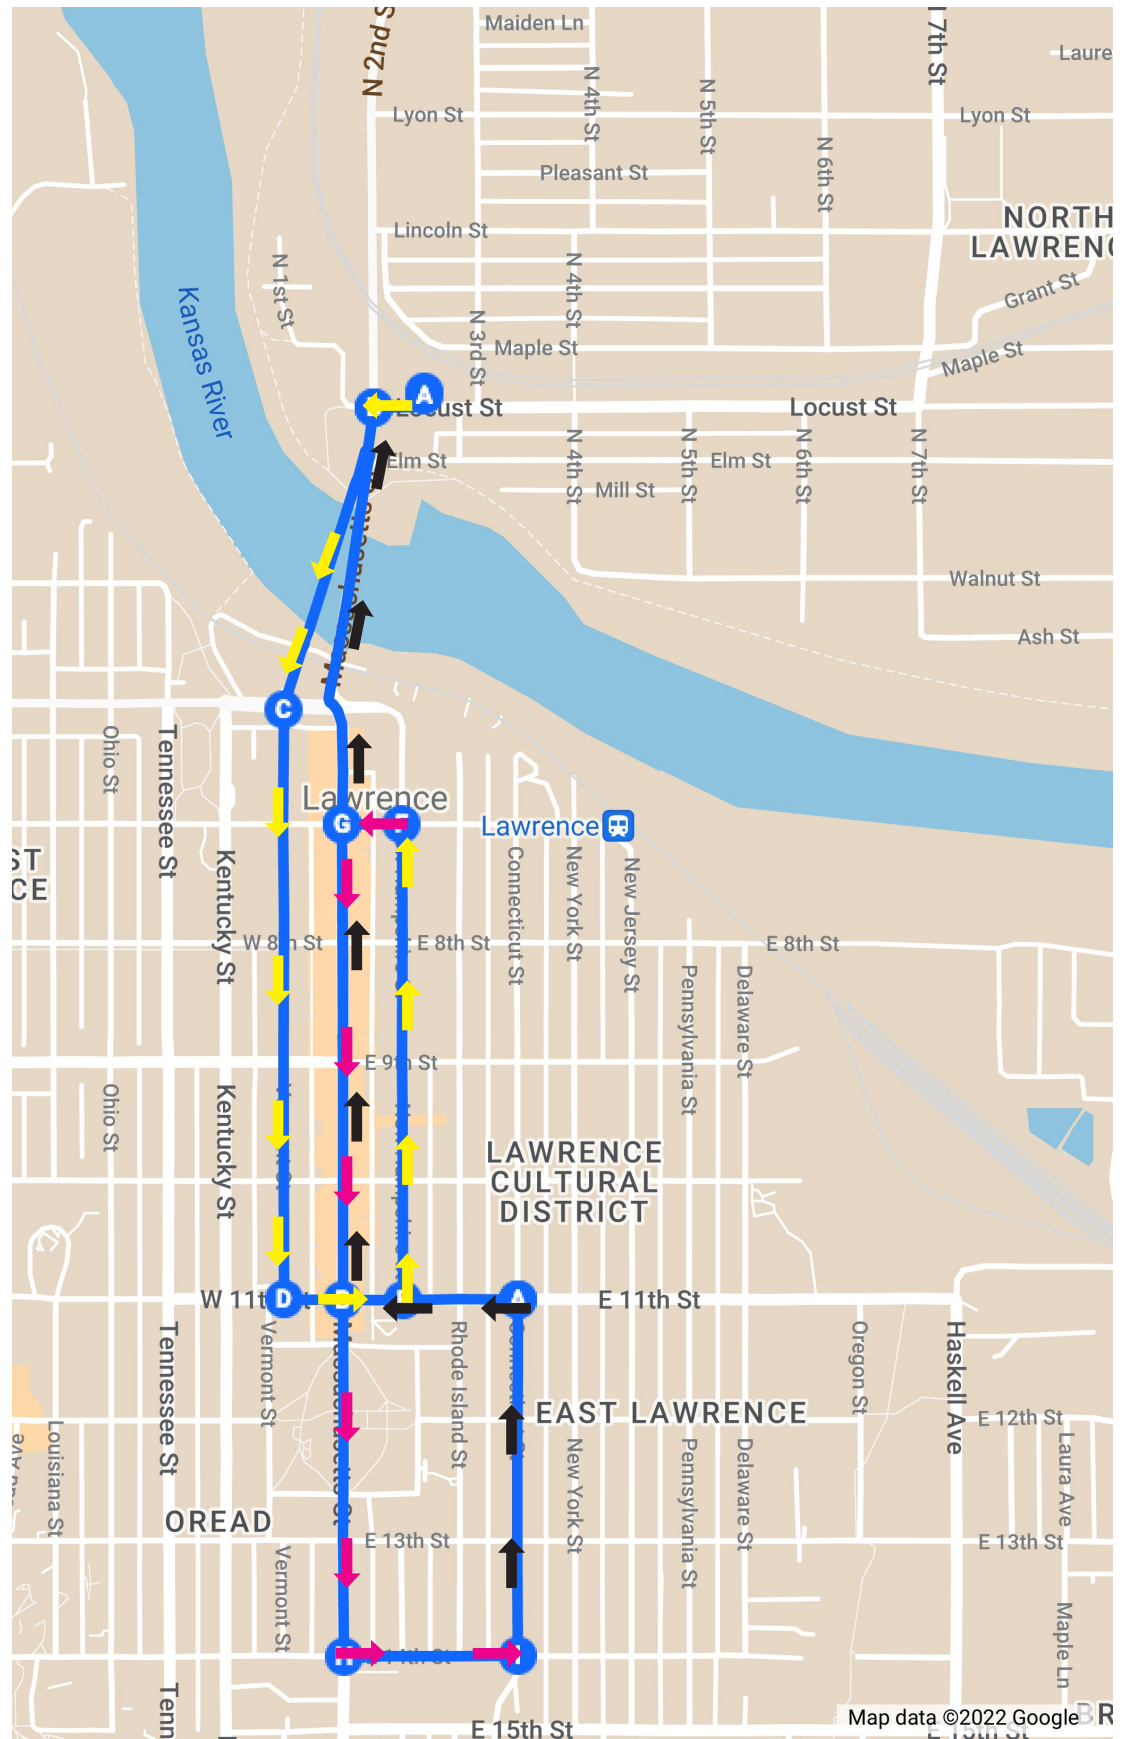

Honk for Voters 2022

- **A**
195 - Locust @ 2nd, Lawrence, KS 66044, USA
- **B**
North 2nd Street & Locust Street, Lawrence, KS, USA
- **C**
West 6th Street & Vermont Street, Lawrence, KS, USA
- **D**
West 11th Street & Vermont Street, Lawrence, KS, USA
- **E**
East 11th Street & New Hampshire Street, Lawrence, KS, USA
- **F**
East 7th Street & New Hampshire Street, Lawrence, KS, USA
- **G**
East 7th Street & Massachusetts Street, Lawrence, KS, USA
- **H**
East 14th Street & Massachusetts Street, Lawrence, KS, USA
- **I**
East 14th Street & Connecticut Street, Lawrence, KS, USA
- **A**
East 11th Street & Connecticut Street, Lawrence, KS, USA
- **B**
East 11th Street & Massachusetts Street, Lawrence, KS, USA
- **C**
East 7th Street & Massachusetts Street, Lawrence, KS, USA
- **D**
North 2nd Street & Locust Street, Lawrence, KS, USA
- **E**
195 - Locust @ 2nd, Lawrence, KS 66044, USA

Step by Step Directions:

A 195 - Locust @ 2nd, Lawrence, KS 66044, USA
358 ft,

Head south toward Locust St

69 ft

 Turn right onto Locust St

289 ft

B 315 N 2nd St, Lawrence, KS 66044, USA
0.344 mi,

Head south on N 2nd St toward Vermont St

240 ft

N 2nd St turns slightly right and becomes Vermont St

0.298 mi

C 600 Vermont St, Lawrence, KS 66044, USA
0.641 mi, 3 minutes

Head south on Vermont St

0.641 mi

D 143 - 11th @ Vermont (Community Building),
Lawrence, KS 66044, USA
679 ft,

Head west on E 7th St toward Massachusetts St

341 ft

G 646 Massachusetts St, Lawrence, KS 66044,
USA
0.904 mi, 4 minutes

Head south on Massachusetts St toward E 8th

StPass by Fuzzy's Taco Shop (on the right in 0.6 mi)